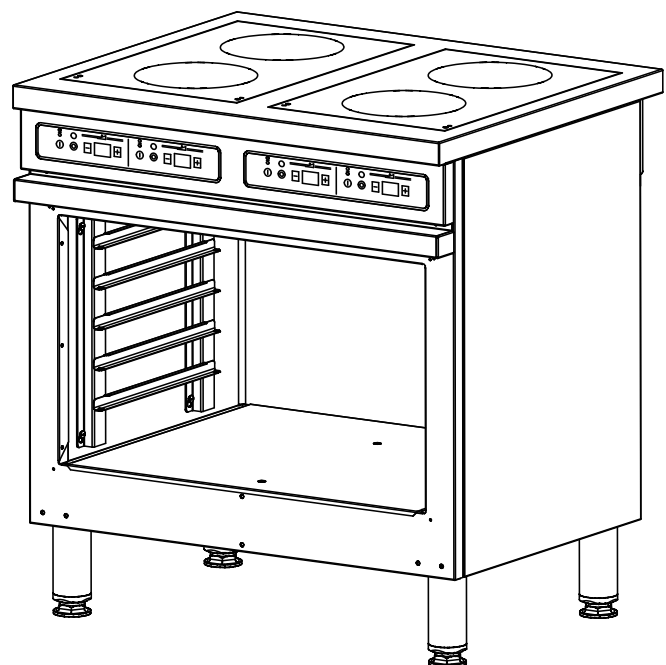

Electric hob

CME 843 IX

4 foyers induction

CE

- Glass-ceramic cooktop.
- 4 round hobs Ø 195 mm rated 3 kW.
- Total power: 12 kW.
- Power supply: 2 x 230 V or 400V+N+E.
- 9 power settings.
- Touch control panel on the front.
- Digital power display (1-9)
- Open base
- Supplied without runners.

CME 843 IX

L 800 - D 650 - H 900

- Option: door

CPM 800

AMBASSADE
DE BOURGOGNE

The Chef's Choice.

4 induction hobs

CME 843 IX