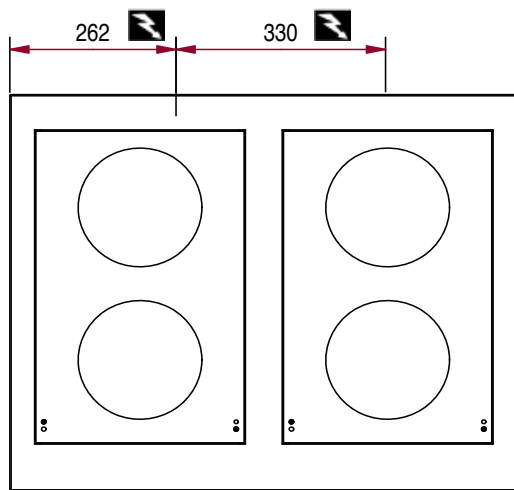

Electric hob

CME 843 IX

4 foyers induction

CE

- Glass-ceramic cooktop.
- 4 round hobs Ø 195 mm rated 3 kW.
- Total power: 12 kW.
- Power supply: 2 x 230 V or 400V+N+E.
- 9 power settings.
- Touch control panel on the front.
- Digital power display (1-9)
- Open base
- Supplied without runners.

CME 843 IX

L 800 - D 650 - H 900

- Option: door

CPM 800

AMBASSADE
DE BOURGOGNE

The Chef's Choice.

4 induction hobs

CME 843 IX