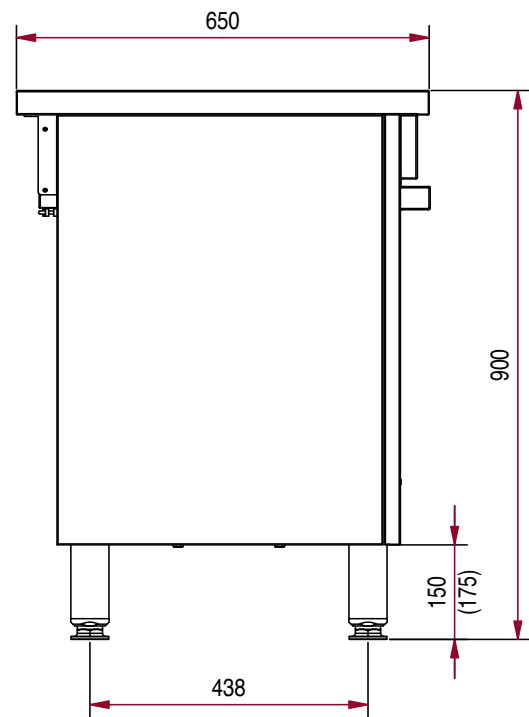

Electric hob

CME 843 IX

4 foyers induction

CE

- Glass-ceramic cooktop.
- 4 round hobs Ø 195 mm rated 3 kW.
- Total power: 12 kW.
- Power supply: 2 x 230 V or 400V+N+E.
- 9 power settings.
- Touch control panel on the front.
- Digital power display (1-9)
- Open base
- Supplied without runners.

CME 843 IX

L 800 - D 650 - H 900

- Option: door

CPM 800

AMBASSADE
DE BOURGOGNE

The Chef's Choice.

4 induction hobs

CME 843 IX