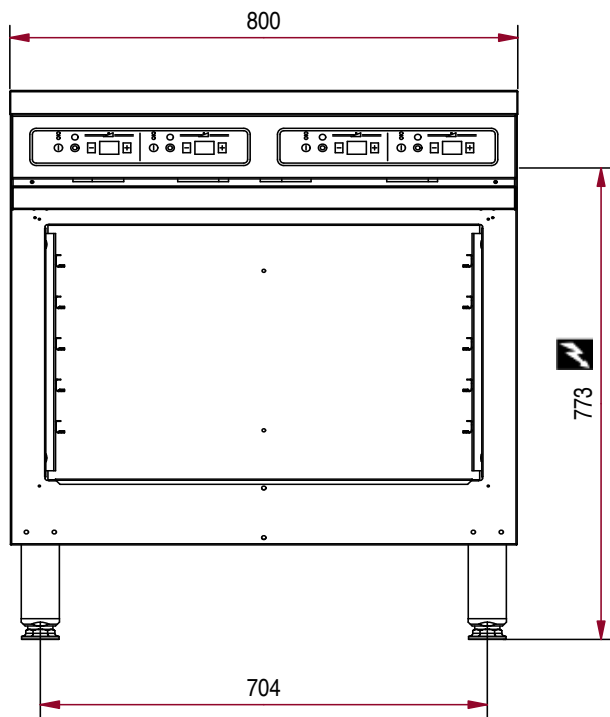

Electric hob

CME 843 IX

4 foyers induction

CE

- Glass-ceramic cooktop.
- 4 round hobs Ø 195 mm rated 3 kW.
- Total power: 12 kW.
- Power supply: 2 x 230 V or 400V+N+E.
- 9 power settings.
- Touch control panel on the front.
- Digital power display (1-9)
- Open base
- Supplied without runners.

CME 843 IX

L 800 - D 650 - H 900

- Option: door

CPM 800

AMBASSADE
DE BOURGOGNE

The Chef's Choice.

4 induction hobs

CME 843 IX